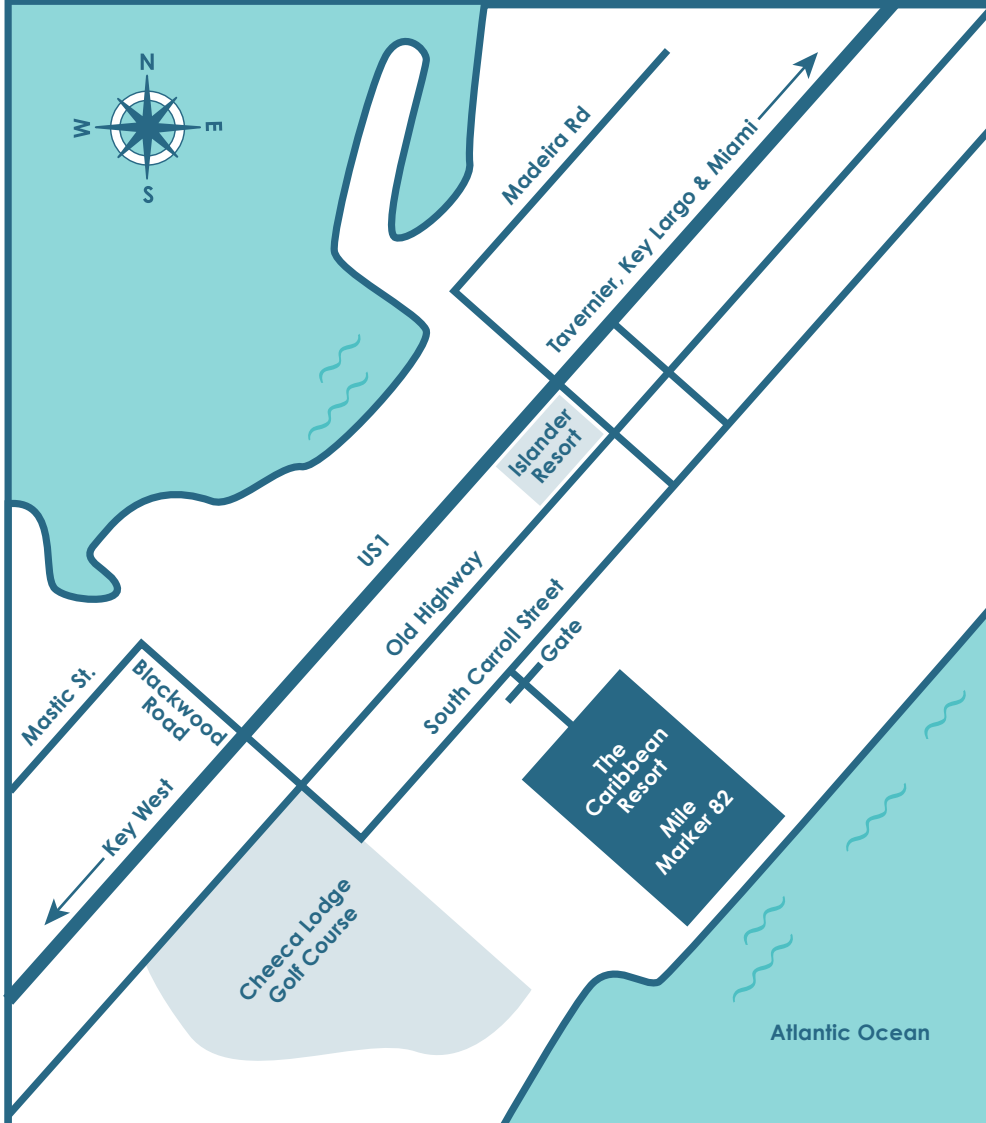

THE CARIBBEAN RESORT

AT SEA ISLE

109 SOUTH CARROLL STREET ISLAMORADA FLORIDA RESERVATIONS 800.799.9175 WWW.THECARIBBEANRESORT.COM

DRIVING DIRECTIONS FROM MIAMI TO THE CARIBBEAN RESORT

SOUTH ON US1

LEFT AT BLACKWOOD ROAD

LEFT AT SOUTH CARROLL STREET

RIGHT AT THE GATE

MIAMI INTERNATIONAL AIRPORT TO THE CARIBBEAN RESORT - 79 MILES

THE CARIBBEAN RESORT TO KEY WEST - 82 MILES